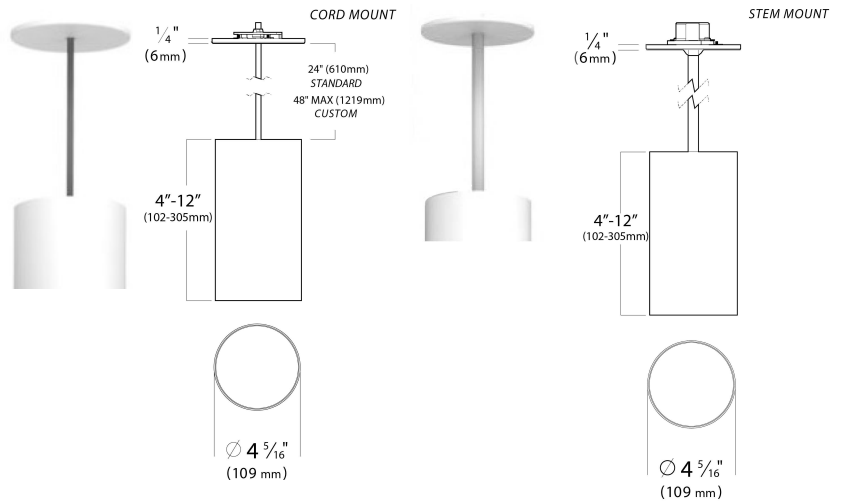

Project Name: _____ Type: _____ Quantity: _____

FIXTURE SPECIFICATIONS

INTENDED USE

The **Cilindro Architectural LED Cylinder Light Fixture** is a versatile and high performance fixture offering both precision lighting and elegant style and can be used for any new construction, remodel, or retrofit projects. The Cilindro is ideal for architectural, commercial, and residential applications in columns, surfaces, or pathways.

AVAILABLE DIMENSIONS

- Small** | H 4" x Dia 4.3"
- Medium** | H 8" x Dia 4.3"
- Large** | H 12" x Dia 4.3"

FEATURES

- Construction:** Die-Cast Extruded Aluminum Body
- Junction Box:** Installs in Most 3"/4" Octagonal and 3"/4" Round Boxes
- Voltage:** 120-277V 50/60 Hz
- CRI:** 90+, 2-Step SDCM
- Life:** 50,000 Hours
- Operating Temperature:** 40°
- Power Factor:** >.9
- Emergency:** Mounted Remote Inverter (90 Minutes)
- Warranty:** 5 Years
- Listings:** cULus Listed, CEC Listed
UL Listed for Damp Location
UL Listed for Wet Location for Wet Models

ORDERING INFORMATION Example: (12305-750L-30K-CM24-WH-ELV-EM)

Model	Wattage & Lumens	Color Temp	Mounting	Finish	Dimming	Options
12302 Small	750L 11.8 watts 750 lms	<i>Residential</i> 27K 2700K 30K 3000K	CM24² 24" Cord Mount	WH <i>Standard</i> White	ELV TRIAC/ELV Electronic Low Voltage (120V) 3-wire 100%-5%	EM¹ Emergency Remote Inverter
12305 Medium	1000L 14.7 watts 1000 lms	<i>Commercial</i> 35K 3500K 40K 4000K	ST24² 24" Stem Mount	BK Black BR Bronze BA Brushed Aluminum RAL Custom Color	010¹ 0-10V (120V) 5-wire 100%-5%	DFT Decorative Frost Trim WL Wet Location
12307 Large	1500L¹ 19.5 watts 1500 lms 2000L¹ 29 watts 2000 lms		CMXX³ Custom Cord Mount STXX⁴ Custom Stem Mount		<i>*Not Available for 12302</i>	

¹Not Available for Small Models
²24" Standard
³Up to 48"
⁴Up to 96"
⁵Please Specify #RAL